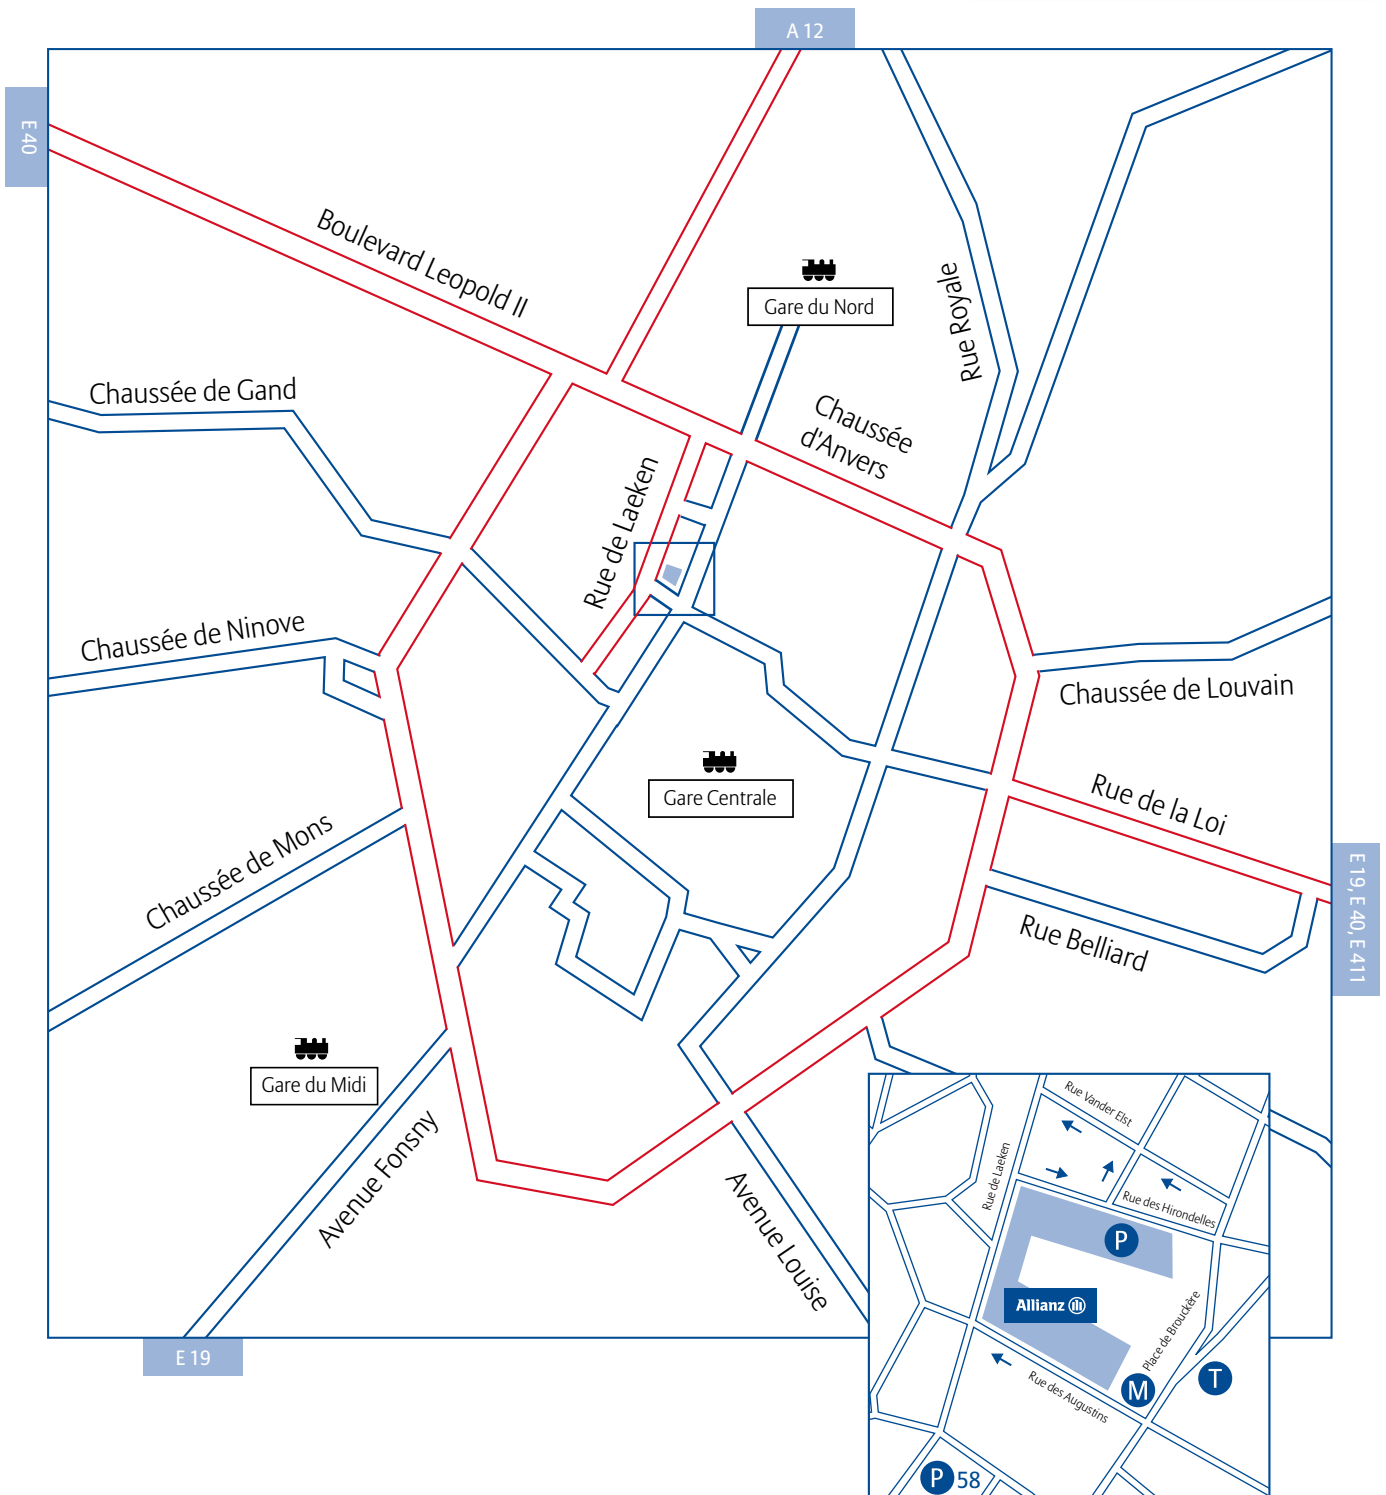

How to find us

Allianz - Brussels office

The Brussels office of Allianz Belgium is located in the city centre, close to Place de Brouckère.

By car

Arriving from Paris / Mons / Charleroi (E19)

Exit 17 : Bruxelles Industrie / Anderlecht, follow signs for « Centre ». On the Inner Ring (R20), turn left and continue until the Porte d'Anvers. From here turn right onto Rue de Laeken.

Arriving from Germany / Liège (E40)

Follow signs for « Centre ». Follow Rue de la Loi as far as the Inner Ring (R20). Turn right and follow the tunnels. Exit at Rogier. Carry on the inner ring as far as the Porte d'Anvers. At the red lights, Rue de Laeken is on the left.

Arriving from Luxembourg / Namur (E411)

At Auderghem: follow Bld du Triomphe, Bld Gén. Jacques, then right turn along Av. de la Couronne, Rue du Trône as far as the inner ring (R20). Turn right and follow the inner ring. Exit at Rogier. Carry on the inner ring as far as the Porte d'Anvers. At the red lights, Rue de Laeken is on the left.

Follow signs for « Centre » and Laeken. Immediately after the Laeken church, take the tunnel as far as the Laeken bridge. Cross the bridge and immediately turn right. Drive as far as the large Citroën garage, which is adjacent to the inner ring (R20). Carry on left around the ring as far as the lights, whereupon Rue de Laeken is on the right.